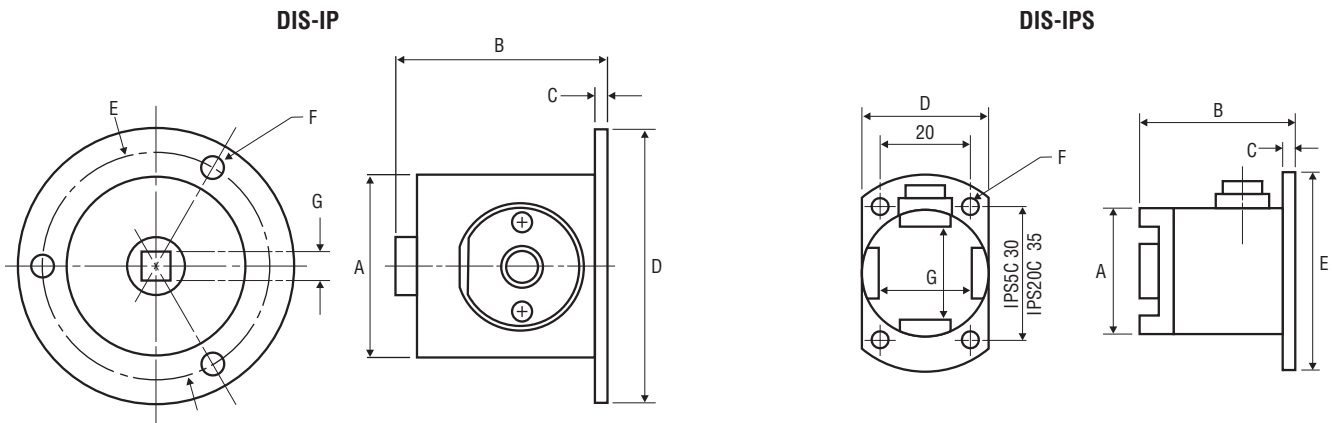

Model: DIS-IP

	A	B	C	D	E	F	G
DIS-IP5	∅40 (1.57")	40 (1.57")	5 (.20")	∅60 (2.36")	∅50 (1.97")	∅4.5 (.18")	6.35 (1/4" Female Drive)
DIS-IP50	∅50 (1.97")	63 (2.48")	10 (.39")	∅90 (3.54")	∅74 (2.91")	∅6.5 (.26")	9.5 (3/8" Female Drive)
DIS-IP200	∅60 (2.36")	72 (2.83")	10 (.39")	∅110 (4.33")	∅90 (3.54")	∅8.3 (.32")	12.7 (1/2" Female Drive)
DIS-IP500	∅80 (3.15")	99 (3.89")	15.5 (.61")	∅140 (5.51")	∅116 (4.57")	∅10.5 (.41")	19 (3/4" Female Drive)
DIS-IPS5C	∅28 (1.10")	34.4 (1.35")	2.5 (.098")	28 (1.10")	∅44 (1.73")	∅3.2 (.012")	20 (3/4" Female Drive)
DIS-IPS20C	∅28 (1.10")	34 (1.33")	6 (.23")	28 (1.10")	∅49 (1.92")	∅3.2 (.012")	20 (3/4" Female Drive)