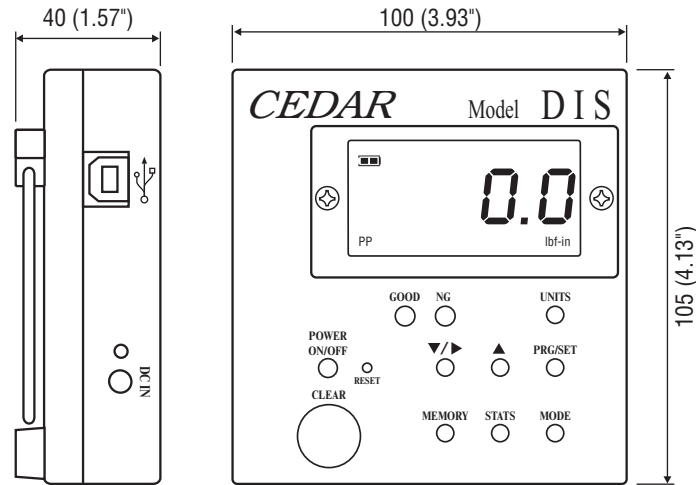

Model: DIS-IP

	A	B	C	D	E	F	G
DIS-IP5	∅40 (1.57")	40 (1.57")	5 (.20")	∅60 (2.36")	∅50 (1.97")	∅4.5 (.18")	6.35 (1/4" Female Drive)
DIS-IP50	∅50 (1.97")	63 (2.48")	10 (.39")	∅90 (3.54")	∅74 (2.91")	∅6.5 (.26")	9.5 (3/8" Female Drive)
DIS-IP200	∅60 (2.36")	72 (2.83")	10 (.39")	∅110 (4.33")	∅90 (3.54")	∅8.3 (.32")	12.7 (1/2" Female Drive)
DIS-IP500	∅80 (3.15")	99 (3.89")	15.5 (.61")	∅140 (5.51")	∅116 (4.57")	∅10.5 (.41")	19 (3/4" Female Drive)
DIS-IPS5C	∅28 (1.10")	34.4 (1.35")	2.5 (.098")	28 (1.10")	∅44 (1.73")	∅3.2 (.012")	20 (3/4" Female Drive)
DIS-IPS20C	∅28 (1.10")	34 (1.33")	6 (.23")	28 (1.10")	∅49 (1.92")	∅3.2 (.012")	20 (3/4" Female Drive)