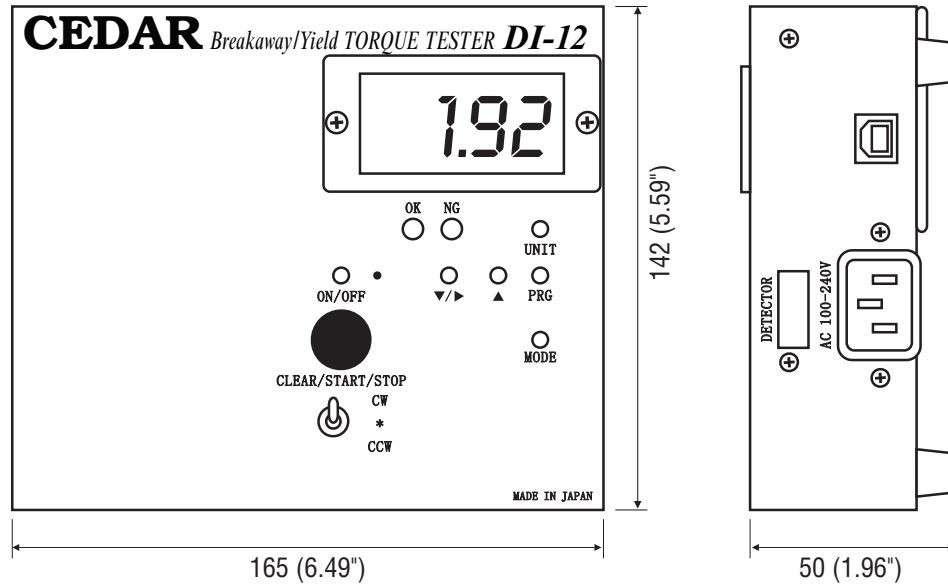

# Breakaway Torque Tester Model DI-12-SL

DI-12-SL02 detector

DI-12-SL4 detector

DI-12-SL15 detector  
 1/4 inch square drive