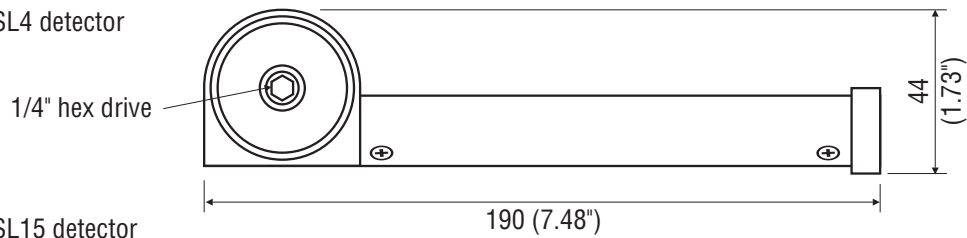

# Breakaway Torque Tester Model DI-12-SL

DI-12-SL02 detector

DI-12-SL4 detector

DI-12-SL15 detector  
 1/4 inch square drive