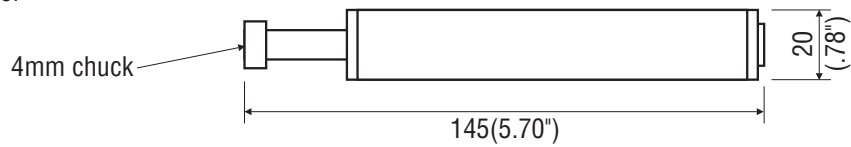

# Breakaway Torque Tester Model DI-12-SL

DI-12-SL02 detector

DI-12-SL4 detector

DI-12-SL15 detector  
 1/4 inch square drive